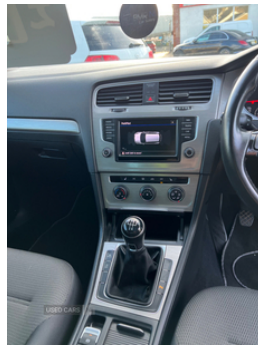

91 Dromore Road, Omagh, BT78 5JH
Barry: 07738002846 | Office: 028 8226 8395

Volkswagen Golf 1.6 TDI 110 Match Edition 5dr | Sep 2016

£7,995

Miles:	109000
Fuel Type:	Diesel
Transmission:	Manual
Colour:	Blue
Engine Size:	1598
CO2 Emission:	99
Tax Band:	A (£0 p/a)
Body Style:	Hatchback
Insurance group:	12E
Reg:	YD66TPF

Technical Specs

DIMENSIONS	
Length:	4255mm
Width:	1799mm
Height:	1452mm
Seats:	5
Luggage Capacity (Seats Up):	380L
Gross Weight:	1800KG
Max. Loading Weight:	576KG

PERFORMANCE & ECONOMY	
Fuel Consum. (Urban Cold):	62.8MPG
Fuel Consum. (Extra Urban):	80.7MPG
Fuel Consum. (Combined):	74.3MPG
Fuel Tank Capacity:	50L
Number Of Gears:	5 SPEED
Top Speed:	121MPH
Acceleration 0-100 km/h:	10.1s
Engine Power BHP:	108.6BHP

VW GOLF 1.6 TDI 2016 PANORAMIC ROOF

£7995

VW Golf 1.6 Tdi Manual
Stunning Blue with Gloss Black Kit
Late 2016 with only 109k warranted
Full Kit,Front splitter
,Boot Spoiler,Skirts,Mirrors
Heated Seats
Excellent car in everyway
18inch alloys in pic optional £695
Large Touch Screen Media & Nav
Just In From Uk
Low Tax/ insurance,etc & very economical
Low Vrt & Nox approx 2400e
Perfect for first time drivers

07738002846
From Roi 0044 7738002846
Office 02882 268395

£7995 New 18inch alloys & tyres optional £650

Other Colour/Models in stock Auto/Manual etc

Euro Welcome Top Rates Given

Choice of Various Other Models & Colours

Check Our Other Vans/Cars/Jeeps for sale

Find us on Facebook